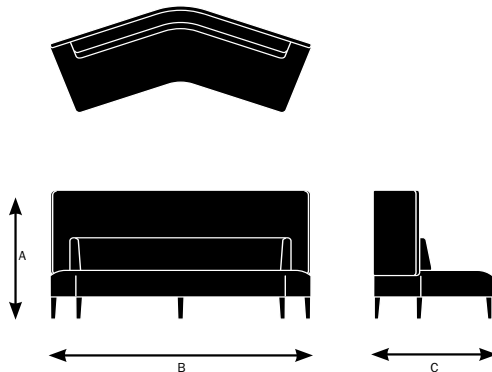

141 Specifications

Design by EOOS

Seat	71011/71111 Straight Backless Bench Ash/Walnut	71012/71112 Straight Bench Ash/Walnut	71013/71113 Straight Bench with Privacy Screen Ash/Walnut	71014/71114 Benches with Privacy Screen Ash/Walnut	71021/71121 Magic Angle Backless Bench Ash/Walnut	71022/71122 Magic Angle Bench Ash/Walnut	71023/71123 Magic Angle Bench with Privacy Screen Ash/Walnut
Seat Height	18.25"	18.25"	18.25"	18.25"	18.25"	18.25"	18.25"
Seat Width	79.50"	79.50"	79.50"	79.50"	86.50"	86.50"	86.50"
Seat Depth	28.75"	20.25"	20.25"	20.25"	28.75"	20.25"	20.25"

Model 71011/71111

A. Overall Height	18.25"
B. Overall Width	79.50"
C. Overall Depth	28.75"

Model 71012/71112

A. Overall Height	30.25"
B. Overall Width	79.50"
C. Overall Depth	28.75"

Model 71013/71113

A. Overall Height	48.00"
B. Overall Width	79.50"
C. Overall Depth	29.25"

Model 71014/71114

A. Overall Height	48.00"
B. Overall Width	79.50"
C. Overall Depth	58.00"

Model 71021/71121

A. Overall Height	18.25"
B. Overall Width	86.50"
C. Overall Depth	40.25"

Model 71022/71122

A. Overall Height	30.25"
B. Overall Width	86.50"
C. Overall Depth	40.25"

Model 71023/71123

A. Overall Height	48.00"
B. Overall Width	86.50"
C. Overall Depth	40.75"

141 Specifications

Design by EOOS

Base Finishes

Ash

AHB - Blue

AHC - Chartreuse