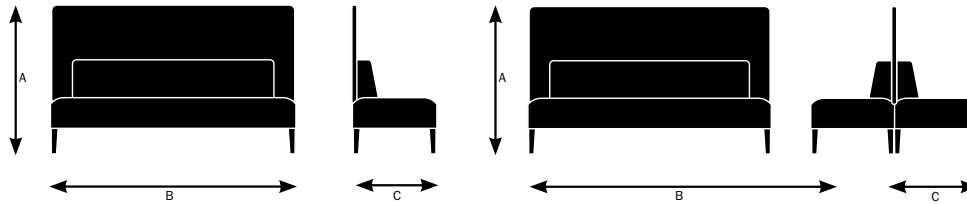

141 Specifications

Design by EOOS

Seat	71011/71111 Straight Backless Bench Ash/Walnut	71012/71112 Straight Bench Ash/Walnut	71013/71113 Straight Bench with Privacy Screen Ash/Walnut	71014/71114 Benches with Privacy Screen Ash/Walnut	71021/71121 Magic Angle Backless Bench Ash/Walnut	71022/71122 Magic Angle Bench Ash/Walnut	71023/71123 Magic Angle Bench with Privacy Screen Ash/Walnut
Seat Height	18.25"	18.25"	18.25"	18.25"	18.25"	18.25"	18.25"
Seat Width	79.50"	79.50"	79.50"	79.50"	86.50"	86.50"	86.50"
Seat Depth	28.75"	20.25"	20.25"	20.25"	28.75"	20.25"	20.25"

Model 71011/71111

A. Overall Height	18.25"
B. Overall Width	79.50"
C. Overall Depth	28.75"

Model 71012/71112

A. Overall Height	30.25"
B. Overall Width	79.50"
C. Overall Depth	28.75"

Model 71013/71113

A. Overall Height	48.00"
B. Overall Width	79.50"
C. Overall Depth	29.25"

Model 71014/71114

A. Overall Height	48.00"
B. Overall Width	79.50"
C. Overall Depth	58.00"

Model 71021/71121

A. Overall Height	18.25"
B. Overall Width	86.50"
C. Overall Depth	40.25"

Model 71022/71122

A. Overall Height	30.25"
B. Overall Width	86.50"
C. Overall Depth	40.25"