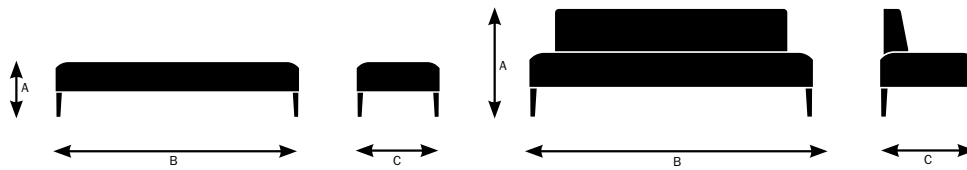

141 Specifications

Design by EOOS

Seat	71011/71111 Straight Backless Bench Ash/Walnut	71012/71112 Straight Bench Ash/Walnut	71013/71113 Straight Bench with Privacy Screen Ash/Walnut	71014/71114 Benches with Privacy Screen Ash/Walnut	71021/71121 Magic Angle Backless Bench Ash/Walnut	71022/71122 Magic Angle Bench Ash/Walnut	71023/71123 Magic Angle Bench with Privacy Screen Ash/Walnut
Seat Height	18.25"	18.25"	18.25"	18.25"	18.25"	18.25"	18.25"
Seat Width	79.50"	79.50"	79.50"	79.50"	86.50"	86.50"	86.50"
Seat Depth	28.75"	20.25"	20.25"	20.25"	28.75"	20.25"	20.25"

Back	71011/71111	71012/71112	71013/71113	71014/71114	71021/71121	71022/71122	71023/71123
Backrest Height	N/A	12.00"	12.00"	12.00"	N/A	12.00"	12.00"
Backrest Width	N/A	65.00"	65.00"	65.00"	N/A	73.00"	73.00"
Backrest Angle	N/A	107.70°	107.70°	107.70°	N/A	107.70°	107.70°
Angle Between Seat and Back	N/A	107.70°	107.70°	107.70°	N/A	107.70°	107.70°

Model 71011/71111

A. Overall Height	18.25"
B. Overall Width	79.50"
C. Overall Depth	28.75"

Model 71012/71112

A. Overall Height	30.25"
B. Overall Width	79.50"
C. Overall Depth	28.75"

Model 71013/71113

A. Overall Height	48.00"
B. Overall Width	79.50"
C. Overall Depth	29.25"

Model 71014/71114

A. Overall Height	48.00"
B. Overall Width	79.50"
C. Overall Depth	58.00"

Model 71021/71121

A. Overall Height	18.25"
B. Overall Width	86.50"
C. Overall Depth	40.25"

Model 71022/71122

A. Overall Height	30.25"
B. Overall Width	86.50"
C. Overall Depth	40.25"