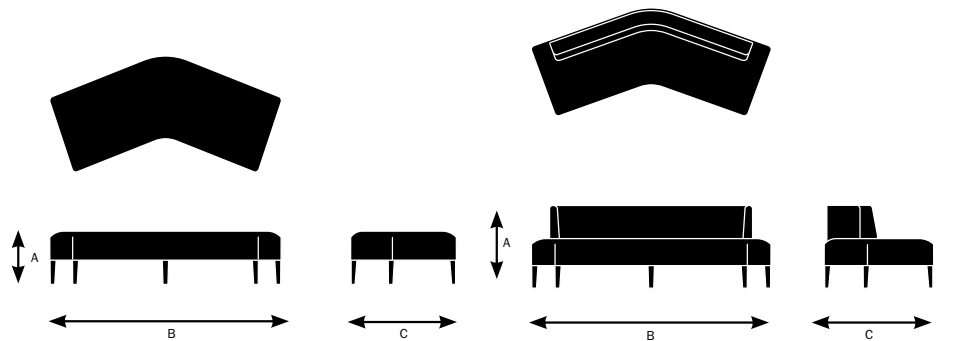

141 Specifications

Design by EOOS

Seat	71011/71111 Straight Backless Bench Ash/Walnut	71012/71112 Straight Bench Ash/Walnut	71013/71113 Straight Bench with Privacy Screen Ash/Walnut	71014/71114 Benches with Privacy Screen Ash/Walnut	71021/71121 Magic Angle Backless Bench Ash/Walnut	71022/71122 Magic Angle Bench Ash/Walnut	71023/71123 Magic Angle Bench with Privacy Screen Ash/Walnut
Seat Height	18.25"	18.25"	18.25"	18.25"	18.25"	18.25"	18.25"
Seat Width	79.50"	79.50"	79.50"	79.50"	86.50"	86.50"	86.50"
Seat Depth	28.75"	20.25"	20.25"	20.25"	28.75"	20.25"	20.25"

Model 71011/71111

A. Overall Height	18.25"
B. Overall Width	79.50"
C. Overall Depth	28.75"

Model 71012/71112

A. Overall Height	30.25"
B. Overall Width	79.50"
C. Overall Depth	28.75"

Model 71013/71113

A. Overall Height	48.00"
B. Overall Width	79.50"
C. Overall Depth	29.25"

Model 71014/71114

A. Overall Height	48.00"
B. Overall Width	79.50"
C. Overall Depth	58.00"

Model 71021/71121

A. Overall Height	18.25"
B. Overall Width	86.50"
C. Overall Depth	40.25"

Model 71022/71122

A. Overall Height	30.25"
B. Overall Width	86.50"
C. Overall Depth	40.25"

Model 71023/71123

A. Overall Height	48.00"
B. Overall Width	86.50"
C. Overall Depth	40.75"

141 Specifications

Design by EOOS

Base Finishes

Ash

AHB - Blue

AHC - Chartreuse