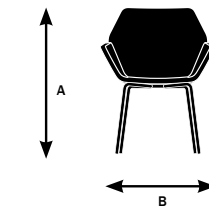

Model 9071

A. Overall Height	34.75"
B. Overall Depth	23.75"
C. Overall Width	26.5"