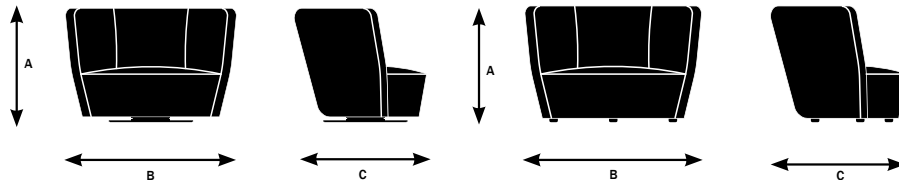

Cahoots Dimensions and Features

Design by EOOS

	9000 Meet chair on swivel base	9001 Meet chair on glides	9002 Meet chair on swivel base - high seat	9003 Meet chair on glide - high seat	9030 Mingle single seat center chair, armless	9031 Mingle single seat center chair, armless
Seat Height	15.75"	14.25" - 14.5"	17.75" - 18"	16.25" - 16.5"	16.25"	16.25"
Seat Width	26"	26"	26"	26"	32"	32"
Seat Depth	20.5"	20.5"	20.5"	20.5"	21.25"	21.25"
Seat Pan Angle	1.1°	1.1°	1.1°	1.1°	3°	3°

Back						
Backrest Height	13.25"	13.25"	13.25"	13.25"	23"	23"
Backrest Width	36"	36"	36"	36"	31.5"	31.5"
Backrest Angle	113.2°	113.2°	113.2°	113.2°	103°	103°
Backrest to Seat Angle	112.1°	112.1°	112.1°	112.1°	100°	100°

Arms						
Arm Height	12"	12"	12"	12"	N/A	N/A
Armrest Width	3"	3"	3"	3"	N/A	N/A
Armrest Length	16"	16"	16"	16"	N/A	N/A
Armrest Set back	N/A	N/A	N/A	N/A	N/A	N/A
Width Between Armrests	26.5"	26.5"	26.5"	26.5"	N/A	N/A
Arm Height from Floor	27.75"	26.75"-27"	26.75"-27"	26.75"-27"	N/A	N/A

Model 9000

A. Overall Height	27.75"
B. Overall Width	41.25"
C. Overall Depth	32.5"

Model 9001

A. Overall Height	26.75" - 27"
B. Overall Width	41.25"
C. Overall Depth	32.5"