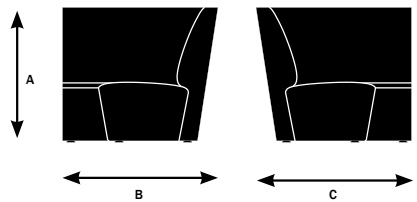

Model 9040

A. Overall Height	38"
B. Overall Width	60.5"
C. Overall Depth	50.25"