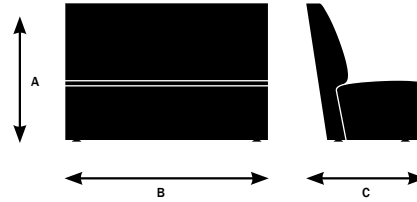

## Model 9031

A. Overall Height	38"
B. Overall Width	32"
C. Overall Depth	33.25"

# Cahoots Dimensions and Features

Design by EOOS

Seat	9032 Mingle 2 seat center chair, armless	9033 Mingle 2 seat center chair, armless	9040 Mingle inside corner	9041 Mingle single seat end REF	9042 Mingle 2-seater end REF	9050 Mingle outside corner
Seat Height	16.25"	16.25"	16.25"	16.25"	16.25"	16.25"
Seat Width	55.5"	55.5"	60.5"	32"	55"	66.5"
Seat Depth	21.25"	21.25"	27"	21.25"	21.25"	27"
Seat Pan Angle	3°	3°	3°	3°	3°	3°
<b>Back</b>						
Backrest Height	23"	23"	23"	23"	23"	23"
Backrest Width	55.5"	55.5"	54.5"	31.5"	55"	37.25"
Height of Lumbar Support	N/A	N/A	N/A	N/A	N/A	N/A
Backrest Angle	103°	103°	103°	103°	103°	103°
Backrest to Seat Angle	100°	100°	100°	100°	100°	100°

## Model 9032

A. Overall Height	38"
B. Overall Width	55.5"
C. Overall Depth	33.25"

## Model 9033

A. Overall Height	38"
B. Overall Width	55.5"
C. Overall Depth	33.25"