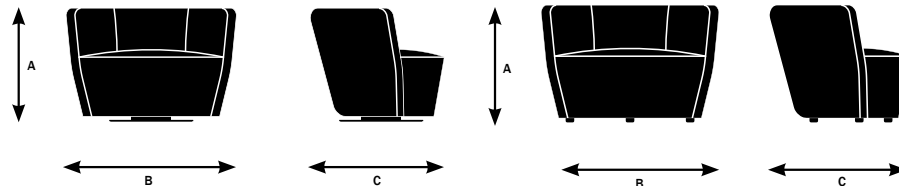

Arms						
Arm Height	12"	12"	12"	12"	N/A	N/A
Armrest Width	3"	3"	3"	3"	N/A	N/A
Armrest Length	16"	16"	16"	16"	N/A	N/A
Armrest Set back	N/A	N/A	N/A	N/A	N/A	N/A
Width Between Armrests	26.5"	26.5"	26.5"	26.5"	N/A	N/A
Arm Height from Floor	27.75"	26.75"-27"	26.75"-27"	26.75"-27"	N/A	N/A

## Model 9000

A. Overall Height	27.75"
B. Overall Width	41.25"
C. Overall Depth	32.5"

## Model 9001

A. Overall Height	26.75" - 27"
B. Overall Width	41.25"
C. Overall Depth	32.5"

## Model 9002

A. Overall Height	26.75" - 27"
B. Overall Width	41.25"
C. Overall Depth	32.5"