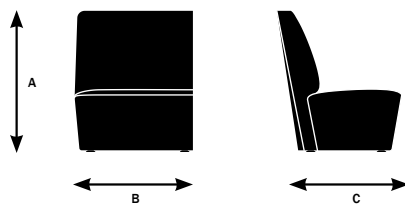

Cahoots Dimensions and Features

Design by EOOS

Seat	9051 Mingle single seat end LEF	9052 Mingle 2-seater end LEF	9011 Work chair	9020 Relax chair on sled base	9021 Relax chair on 4-star pedestal base	9022 Relax ottoman
Seat Height	16.25"	16.25"	17.25"	16.75"	16.5"	14.75"
Seat Width	32"	55"	20.75"	14.75"	14.75"	27.5"
Seat Depth	21.25"	21.25"	19.75"	19"	19"	15.25"
Seat Pan Angle	3°	3°	2°	6.3°	6°	0°

Back	9051	9052	9011	9020	9021	9022
Backrest Height	23"	23"	13.25"	19.25"	19.25"	N/A
Backrest Width	31.5"	55"	17"	17.5"	17.5"	N/A
Backrest Angle	103°	103°	106°	114.5°	114.8°	N/A
Backrest to Seat Angle	100°	100°	104°	108.2°	108.8°	N/A

Arms	9051	9052	9011	9020	9021	9022
Arm Height	N/A	N/A	11.25"	3.5"	3.5"	N/A
Arm Height from Floor	N/A	N/A	29.5"	21.25"	21"	N/A
Armrest Width	N/A	N/A	2"	0.125"	0.125"	N/A
Armrest Length	N/A	N/A	19"	13.5"	13.5"	N/A
Armrest Set back	N/A	N/A	N/A	0.5"	0.5"	N/A
Width Between Armrests	N/A	N/A	20"	29"	29"	N/A

Model 9051

A. Overall Height	38"
B. Overall Width	32"
C. Overall Depth	33.25"