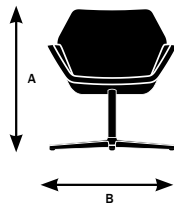

Cahoots Dimensions and Features

Design by EOOS

	9060 Side lounge chair with 4-star base	9061 Side lounge chair with 4-leg base	9070 Side chair, armless	9071 Side chair with arms	9072 Side chair with arms, 4-star base	9090 Counter stool	9091 Bar stool
Seat							
Seat Height	16.5"	17"	18.25"	18.25"	17.5"	26.25"	31.25"
Seat Width	16.25"	16.25"	21"	16.25"	16.25"	15"	15"
Seat Depth	17.75"	17.75"	17.5"	18"	17.75"	12.5"	12.5"
Seat Pan Angle	7.6°	7.8°	2°	2°	1.2°	2.2°	3.7°
Back							
Backrest Height	16.25"	16.25"	17.5"	17.5"	16.25"	2.5"	2.5"
Backrest Width	23.25"	23.25"	19.5"	23.25"	23.25"	13.25"	13.25"
Backrest Angle	110.1°	109.5°	105°	104°	103.7°	N/A	N/A
Backrest to Seat Angle	102.5°	101.7°	103°	102°	102.5°	N/A	N/A
Arms							
Arm Height	8.5"	8.5"	N/A	8.5"	8.5"	N/A	N/A
Armrest Length	9"	9"	N/A	9"	9"	N/A	N/A
Armrest Width	1.25"	1.25"	N/A	1.25"	1.25"	N/A	N/A
Armrest Set back	6"	6"	N/A	6"	6"	N/A	N/A
Width Between Armrests	23.75"	23.75"	N/A	23.75"	23.75"	N/A	N/A
Arm Height From Floor	24.5"	24.25"	N/A	26.75"	25.75"	N/A	N/A

Model 9060

A. Overall Height	30.5"
B. Overall Width	27.5"
C. Overall Depth	27.5"