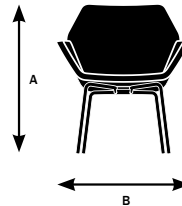

Model 9061

A. Overall Height	30.5"
B. Overall Width	25.75"
C. Overall Depth	25.75"