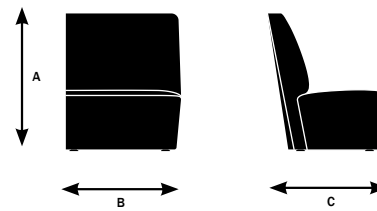

Model 9041

A. Overall Height	38"
B. Overall Width	32"
C. Overall Depth	33.25"