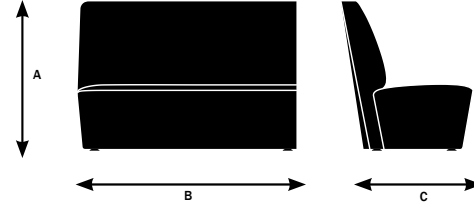

Model 9052

A. Overall Height	38"
B. Overall Width	55"
C. Overall Depth	33.25"