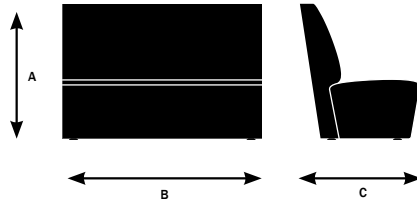

Cahoots Dimensions and Features

Design by EOOS

Seat	9032 Mingle 2 seat center chair, armless	9033 Mingle 2 seat center chair, armless	9040 Mingle inside corner	9041 Mingle single seat end REF	9042 Mingle 2-seater end REF	9050 Mingle outside corner
Seat Height	16.25"	16.25"	16.25"	16.25"	16.25"	16.25"
Seat Width	55.5"	55.5"	60.5"	32"	55"	66.5"
Seat Depth	21.25"	21.25"	27"	21.25"	21.25"	27"
Seat Pan Angle	3°	3°	3°	3°	3°	3°
Back						
Backrest Height	23"	23"	23"	23"	23"	23"
Backrest Width	55.5"	55.5"	54.5"	31.5"	55"	37.25"
Height of Lumbar Support	N/A	N/A	N/A	N/A	N/A	N/A
Backrest Angle	103°	103°	103°	103°	103°	103°
Backrest to Seat Angle	100°	100°	100°	100°	100°	100°

Model 9032

A. Overall Height	38"
B. Overall Width	55.5"
C. Overall Depth	33.25"