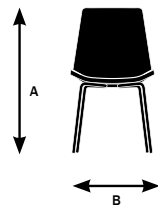

Model 9070

A. Overall Height	34.75"
C. Overall Depth	23.75"
B. Overall Width	21"