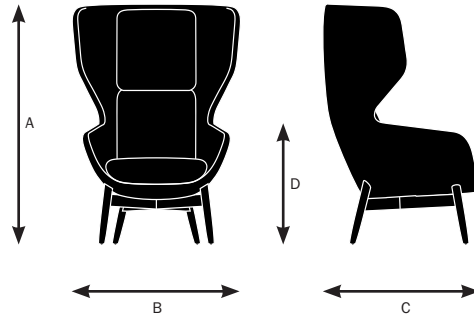

## Seat

Seat Height	17.50"
Seat Width	21.75"
Seat Depth	20.50"
Seat Pan Angle	1.80°

## Back

Backrest Height	40.25"
Backrest Width	17.00"
Backrest Angle	112.30°
Backrest to Seat Angle	110.50°

## Arms

Arm Height	8.00"
Armrest Length	22.00"
Armrest Width	3.00"
Armrest Set Back	2.50"
Width Between Armrests	26.00"
Arm Height from Floor	23.75"

Model 71060/71160

A. Overall Height	49.25"
B. Overall Width	36.50"
C. Overall Depth	34.5"
D. Arm Height from Floor	23.75"