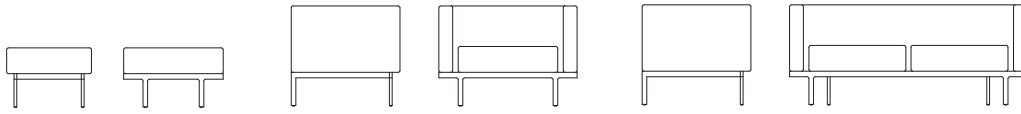

KEILHAUER

Canal

3214 2 SEATER SOFA (78")

3211 LOUNGE CHAIR

3243G RECTANGULAR TABLE – GLASS TOP

3215 3 SEATER SOFA WITH 2 SEAT CUSHIONS

3200
OTTOMAN

3232
2 SEATER BENCH
(54")

3233
3 SEATER BENCH

3234
2 SEATER BENCH
(67.5")

3242Q
SQUARE TABLE

3241Q
SQUARE TABLE

3243Q
RECTANGULAR TABLE

Canal

Designed by Scot Laughton

3200
Ottoman
W 27" D 23" H 16"

3211
Lounge Chair
W 38" D 30" H 26" SH 16" AH 26"

3212
2 Seater Sofa (64.5")
W 64.5" D 30" H 26" SH 16" AH 26"

3213
3 Seater Sofa
W 91.5" D 30" H 26" SH 16" AH 26"

3214
2 Seater Sofa (78")
W 78" D 30" H 26" SH 16" AH 26"

3215
3 Seater Sofa With 2 Seat Cushions
W 91.5" D 30" H 26" SH 16" AH 26"

3232
2 Seater Bench (54")
W 54" D 23" H 16"

3233
3 Seater Bench
W 81" D 23" H 16"

3234
2 Seater Bench (67.5")
W 67.5" D 23" H 16"