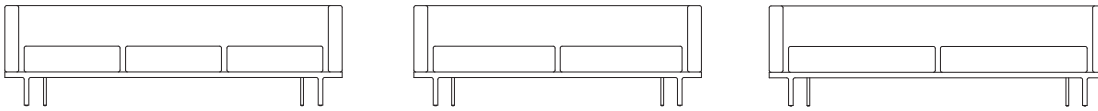

KEILHAUER

Canal

3214 2 SEATER SOFA (78")

3211 LOUNGE CHAIR

3243G RECTANGULAR TABLE – GLASS TOP

3215 3 SEATER SOFA WITH 2 SEAT CUSHIONS

3200
OTTOMAN

3232
2 SEATER BENCH
(54")

3233
3 SEATER BENCH

3234
2 SEATER BENCH
(67.5")

3242Q
SQUARE TABLE

3241Q
SQUARE TABLE

3243Q
RECTANGULAR TABLE

Canal

Designed by Scot Laughton

3200
Ottoman
W 27" D 23" H 16"

3211
Lounge Chair
W 38" D 30" H 26" SH 16" AH 26"

3212
2 Seater Sofa (64.5")
W 64.5" D 30" H 26" SH 16" AH 26"

3213
3 Seater Sofa
W 91.5" D 30" H 26" SH 16" AH 26"

3214
2 Seater Sofa (78")
W 78" D 30" H 26" SH 16" AH 26"

3215
3 Seater Sofa With 2 Seat Cushions
W 91.5" D 30" H 26" SH 16" AH 26"

3232
2 Seater Bench (54")
W 54" D 23" H 16"

3233
3 Seater Bench
W 81" D 23" H 16"

3234
2 Seater Bench (67.5")
W 67.5" D 23" H 16"