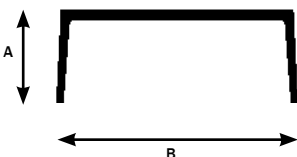

Ruben dimensions and features

Design by Mark Kapka

Seat	68880/6890 Ash/walnut side chair	6881/6891 Ash/walnut lounge chair	6883/6893 Ash/walnut counter stool	6884/6894 Ash/walnut bar stool	6882/6892 Ash/walnut 3 seater sofa	6885/6895 Ash/walnut coffee table	6886/6896 Ash/walnut side table
Seat Height	19"	17"	25.75"	31.75"	16"	18.25"	18.25"
Seat Width	18.75"	23"	18.75"	18.75"	82"	17.25"	17.25"
Seat Depth	15.75"	20"	15.75"	15.75"	24"	17.5"	17.5"

Model 6880/6890

A. Overall Height	33"
B. Overall Width	19"
C. Overall Depth	23"

Model 6881/6891

A. Overall Height	29.5"
B. Overall Width	23.5"
C. Overall Depth	28"

Model 6883/6893

A. Overall Height	39.5"
B. Overall Width	21.25"
C. Overall Depth	21.5"

Model 6884/6894

A. Overall Height	45.5"
B. Overall Width	21.75"
C. Overall Depth	22"

Model 6882/6892

A. Overall Height	29"
B. Overall Width	96"
C. Overall Depth	34"
D. Arm Height from Floor	29"

Model 6885/6895

A. Overall Height	14"
B. Overall Width	24"
C. Overall Depth	48"

Model 6886/6896

A. Overall Height	17.75"
B. Overall Width	18"
C. Overall Depth	18"