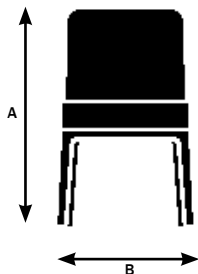

Ruben dimensions and features

Design by Mark Kapka

Seat	68880/6890 Ash/walnut side chair	6881/6891 Ash/walnut lounge chair	6883/6893 Ash/walnut counter stool	6884/6894 Ash/walnut bar stool	6882/6892 Ash/walnut 3 seater sofa	6885/6895 Ash/walnut coffee table	6886/6896 Ash/walnut side table
Seat Height	19"	17"	25.75"	31.75"	16"	18.25"	18.25"
Seat Width	18.75"	23"	18.75"	18.75"	82"	17.25"	17.25"
Seat Depth	15.75"	20"	15.75"	15.75"	24"	17.5"	17.5"

Model 6880/6890

A. Overall Height	33"
B. Overall Width	19"
C. Overall Depth	23"

Model 6881/6891

A. Overall Height	29.5"
B. Overall Width	23.5"
C. Overall Depth	28"

Model 6883/6893

A. Overall Height	39.5"
B. Overall Width	21.25"
C. Overall Depth	21.5"

Model 6884/6894

A. Overall Height	45.5"
B. Overall Width	21.75"
C. Overall Depth	22"

Model 6882/6892

A. Overall Height	29"
B. Overall Width	96"
C. Overall Depth	34"
D. Arm Height from Floor	29"

Model 6885/6895

A. Overall Height	14"
B. Overall Width	24"
C. Overall Depth	48"

Model 6886/6896

A. Overall Height	17.75"
B. Overall Width	18"
C. Overall Depth	18"