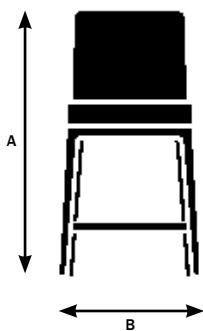

Ruben dimensions and features

Design by Mark Kapka

Seat	68880/6890 Ash/walnut side chair	6881/6891 Ash/walnut lounge chair	6883/6893 Ash/walnut counter stool	6884/6894 Ash/walnut bar stool	6882/6892 Ash/walnut 3 seater sofa	6885/6895 Ash/walnut coffee table	6886/6896 Ash/walnut side table
Seat Height	19"	17"	25.75"	31.75"	16"	18.25"	18.25"
Seat Width	18.75"	23"	18.75"	18.75"	82"	17.25"	17.25"
Seat Depth	15.75"	20"	15.75"	15.75"	24"	17.5"	17.5"

Model 6880/6890

A. Overall Height	33"
B. Overall Width	19"
C. Overall Depth	23"

Model 6881/6891

A. Overall Height	29.5"
B. Overall Width	23.5"
C. Overall Depth	28"

Model 6883/6893

A. Overall Height	39.5"
B. Overall Width	21.25"
C. Overall Depth	21.5"

Model 6884/6894

A. Overall Height	45.5"
B. Overall Width	21.75"
C. Overall Depth	22"

Model 6882/6892

A. Overall Height	29"
B. Overall Width	96"
C. Overall Depth	34"
D. Arm Height from Floor	29"

Model 6885/6895

A. Overall Height	14"
B. Overall Width	24"
C. Overall Depth	48"

Model 6886/6896

A. Overall Height	17.75"
B. Overall Width	18"
C. Overall Depth	18"