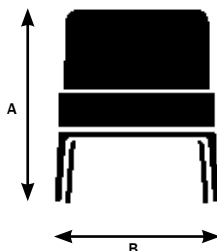

Ruben dimensions and features

Design by Mark Kapka

Seat	68880/6890 Ash/walnut side chair	6881/6891 Ash/walnut lounge chair	6883/6893 Ash/walnut counter stool	6884/6894 Ash/walnut bar stool	6882/6892 Ash/walnut 3 seater sofa	6885/6895 Ash/walnut coffee table	6886/6896 Ash/walnut side table
Seat Height	19"	17"	25.75"	31.75"	16"	18.25"	18.25"
Seat Width	18.75"	23"	18.75"	18.75"	82"	17.25"	17.25"
Seat Depth	15.75"	20"	15.75"	15.75"	24"	17.5"	17.5"

Model 6880/6890

A. Overall Height	33"
B. Overall Width	19"
C. Overall Depth	23"

Model 6881/6891

A. Overall Height	29.5"
B. Overall Width	23.5"
C. Overall Depth	28"

Model 6883/6893

A. Overall Height	39.5"
B. Overall Width	21.25"
C. Overall Depth	21.5"

Model 6884/6894

A. Overall Height	45.5"
B. Overall Width	21.75"
C. Overall Depth	22"

Model 6882/6892

A. Overall Height	29"
B. Overall Width	96"
C. Overall Depth	34"
D. Arm Height from Floor	29"

Model 6885/6895

A. Overall Height	14"
B. Overall Width	24"
C. Overall Depth	48"

Model 6886/6896

A. Overall Height	17.75"
B. Overall Width	18"
C. Overall Depth	18"