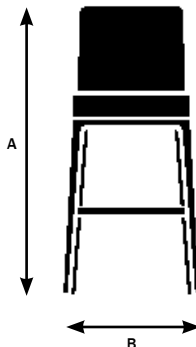

Ruben dimensions and features

Design by Mark Kapka

Seat	68880/6890 Ash/walnut side chair	6881/6891 Ash/walnut lounge chair	6883/6893 Ash/walnut counter stool	6884/6894 Ash/walnut bar stool	6882/6892 Ash/walnut 3 seater sofa	6885/6895 Ash/walnut coffee table	6886/6896 Ash/walnut side table
Seat Height	19"	17"	25.75"	31.75"	16"	18.25"	18.25"
Seat Width	18.75"	23"	18.75"	18.75"	82"	17.25"	17.25"
Seat Depth	15.75"	20"	15.75"	15.75"	24"	17.5"	17.5"

Model 6880/6890

A. Overall Height	33"
B. Overall Width	19"
C. Overall Depth	23"

Model 6881/6891

A. Overall Height	29.5"
B. Overall Width	23.5"
C. Overall Depth	28"

Model 6883/6893

A. Overall Height	39.5"
B. Overall Width	21.25"
C. Overall Depth	21.5"

Model 6884/6894

A. Overall Height	45.5"
B. Overall Width	21.75"
C. Overall Depth	22"

Model 6882/6892

A. Overall Height	29"
B. Overall Width	96"
C. Overall Depth	34"
D. Arm Height from Floor	29"

Model 6885/6895

A. Overall Height	14"
B. Overall Width	24"
C. Overall Depth	48"

Model 6886/6896

A. Overall Height	17.75"
B. Overall Width	18"
C. Overall Depth	18"