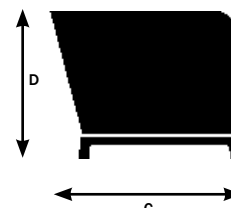

Ruben dimensions and features

Design by Mark Kapka

Seat	68880/6890 Ash/walnut side chair	6881/6891 Ash/walnut lounge chair	6883/6893 Ash/walnut counter stool	6884/6894 Ash/walnut bar stool	6882/6892 Ash/walnut 3 seater sofa	6885/6895 Ash/walnut coffee table	6886/6896 Ash/walnut side table
Seat Height	19"	17"	25.75"	31.75"	16"	18.25"	18.25"
Seat Width	18.75"	23"	18.75"	18.75"	82"	17.25"	17.25"
Seat Depth	15.75"	20"	15.75"	15.75"	24"	17.5"	17.5"

Model 6880/6890

A. Overall Height	33"
B. Overall Width	19"
C. Overall Depth	23"

Model 6881/6891

A. Overall Height	29.5"
B. Overall Width	23.5"
C. Overall Depth	28"

Model 6883/6893

A. Overall Height	39.5"
B. Overall Width	21.25"
C. Overall Depth	21.5"

Model 6884/6894

A. Overall Height	45.5"
B. Overall Width	21.75"
C. Overall Depth	22"

Model 6882/6892

A. Overall Height	29"
B. Overall Width	96"
C. Overall Depth	34"
D. Arm Height from Floor	29"

Model 6885/6895

A. Overall Height	14"
B. Overall Width	24"
C. Overall Depth	48"

Model 6886/6896

A. Overall Height	17.75"
B. Overall Width	18"
C. Overall Depth	18"