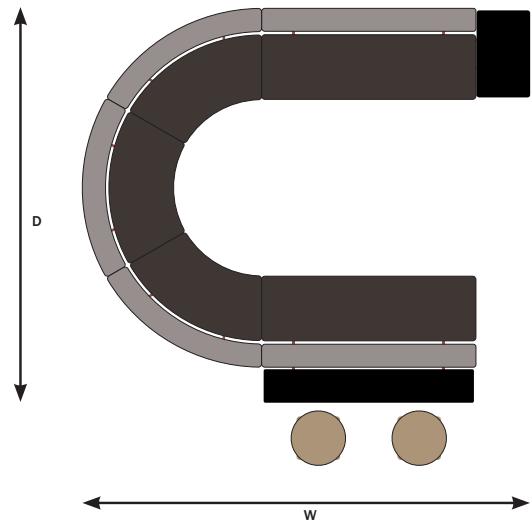

Stool Shown Sip 68002 - 2

VISIT CONFIGURATION IDEAS

Contact customer service for more information at 1-877-701-5665 or customer.service@keilhauer.com

Visit - 09	
Overall Width	105.50"
Overall Depth	105.50"

VISIT - 09
68560 - 6

VISIT - 10
68500 - 2
68110 - 2

Visit - 10	
Overall Width	194.25"
Overall Depth	66.25"

Visit - 11	
Overall Width	217.75"
Overall Depth	68.50"

VISIT - 11
68100 - 3
68681 - 2

VISIT - 12
68550 - 3
68110 - 1
68120 - 1
68653 - 1

Visit - 12	
Overall Width	131.75"
Overall Depth	132.00"

Stool Shown Sip 68002 - 2

VISIT CONFIGURATION IDEAS

Contact customer service for more information at 1-877-701-5665 or customer.service@keilhauer.com

Visit - 13	
Overall Width	215.75"
Overall Depth	109.75"

- VISIT - 13**
 68130 - 1
 68100 - 1
 68320 - 1
 68110 - 1

Table Shown Juxta 47163 - 1
 Stool Shown Sip 68002 - 2

- VISIT - 14**
 68130 - 1
 68560 - 1
 68410 - 1
 68550 - 1
 68120 - 1