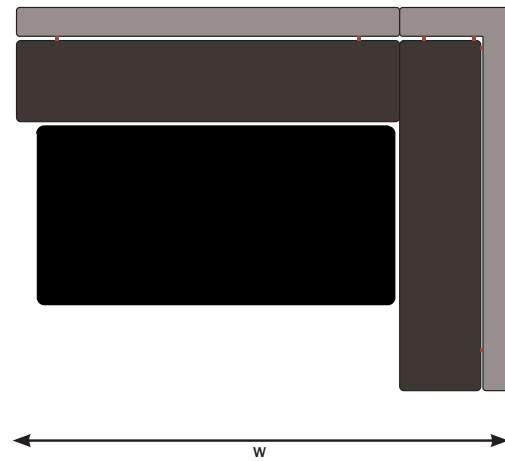

VISIT CONFIGURATION IDEAS

Contact customer service for more information at 1-877-701-5665 or customer.service@keilhauer.com

Visit - 01	
Overall Width	63.00"
Overall Depth	91.50"

VISIT - 01
68110 - 2

Table Shown Juxta 47433 - 1

VISIT - 02
68110 - 1
68111 - 1

Table Shown Juxta 47433 - 1

Visit - 02	
Overall Width	89.25"
Overall Depth	63.75"

Visit - 03	
Overall Width	116.00"
Overall Depth	69.75"

VISIT - 03
68112 - 1
68310 - 1

Table Shown Juxta 47573 - 1

VISIT - 04
68312 - 1
68310 - 1

Table Shown Juxta 47573 - 1

Visit - 04	
Overall Width	116.00"
Overall Depth	89.75"

VISIT CONFIGURATION IDEAS

Contact customer service for more information at 1-877-701-5665 or customer.service@keilhauer.com

Visit - 05
 Overall Width 89.75"
 Overall Depth 97.50"

VISIT - 05
 68310 - 2

Table Shown Juxta 47573 - 1

VISIT - 06
 68110 - 1
 68312 - 1

Visit - 06
 Overall Width 89.25"
 Overall Depth 89.75"

Table Shown Juxta 47163 - 1