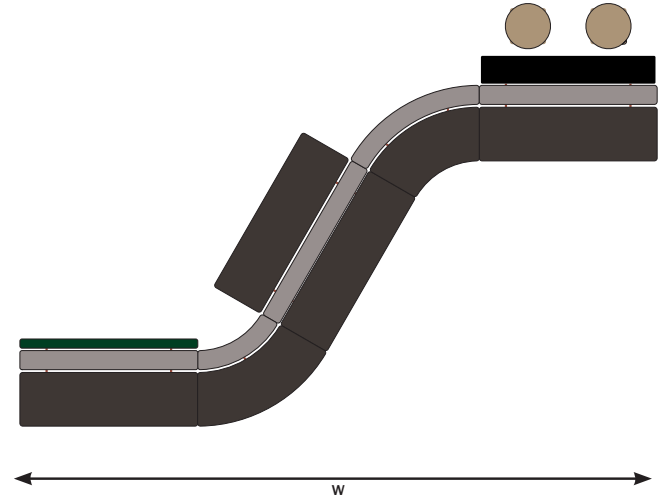

Visit - 12	
Overall Width	131.75"
Overall Depth	132.00"

Stool Shown Sip 68002 - 2

VISIT CONFIGURATION IDEAS

Contact customer service for more information at 1-877-701-5665 or customer.service@keilhauer.com

Visit - 13	
Overall Width	215.75"
Overall Depth	109.75"

- VISIT - 13**
 68130 - 1
 68100 - 1
 68320 - 1
 68110 - 1

Table Shown Juxta 47163 - 1
 Stool Shown Sip 68002 - 2

- VISIT - 14**
 68130 - 1
 68560 - 1
 68410 - 1
 68550 - 1
 68120 - 1

Visit - 14	
Overall Width	232.25"
Overall Depth	163.25"

Stool Shown Sip 68002 - 2

Visit - 15	
Overall Width	294.50"
Overall Depth	147.25"

- VISIT - 15**
 68210 - 1
 68651 - 1
 68120 - 1
 68550 - 4
 68100 - 1
 68653 - 2

Stool Shown Sip 68002 - 2

- VISIT - 16**
 68110 - 3
 68550 - 6
 68240 - 1
 68653 - 2

Visit - 16	
Overall Width	231.50"
Overall Depth	215.75"