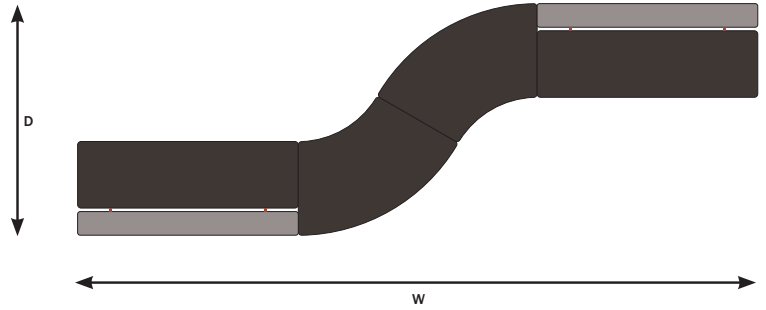

Visit - 07
 Overall Width 89.75"
 Overall Depth 124.00"

VISIT - 07
 68300 - 1
 68320 - 1

Table Shown Juxta 47573 - 1
 Stool Shown Sip 68002 - 2

VISIT - 08
 68120 - 1
 68410 - 1
 68651 - 1

Visit - 08
 Overall Width 169.00"
 Overall Depth 53.25"

Stool Shown Sip 68002 - 2

VISIT CONFIGURATION IDEAS

Contact customer service for more information at 1-877-701-5665 or customer.service@keilhauer.com

Visit - 09	
Overall Width	105.50"
Overall Depth	105.50"

VISIT - 09
68560 - 6

VISIT - 10
68500 - 2
68110 - 2

Visit - 10	
Overall Width	194.25"
Overall Depth	66.25"

Visit - 11	
Overall Width	217.75"
Overall Depth	68.50"

VISIT - 11
68100 - 3
68681 - 2

VISIT - 12
68550 - 3
68110 - 1
68120 - 1
68653 - 1