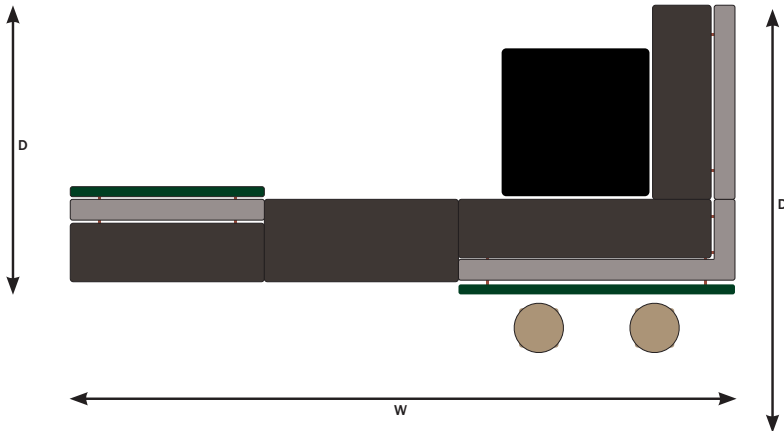

Visit - 12	
Overall Width	131.75"
Overall Depth	132.00"

Stool Shown Sip 68002 - 2

VISIT CONFIGURATION IDEAS

Contact customer service for more information at 1-877-701-5665 or customer.service@keilhauer.com

Visit - 13	
Overall Width	215.75"
Overall Depth	109.75"

- VISIT - 13**
 68130 - 1
 68100 - 1
 68320 - 1
 68110 - 1

Table Shown Juxta 47163 - 1
 Stool Shown Sip 68002 - 2

- VISIT - 14**
 68130 - 1
 68560 - 1
 68410 - 1
 68550 - 1
 68120 - 1

Visit - 14	
Overall Width	232.25"
Overall Depth	163.25"

Stool Shown Sip 68002 - 2

Visit - 15	
Overall Width	294.50"
Overall Depth	147.25"

- VISIT - 15**
 68210 - 1
 68651 - 1
 68120 - 1
 68550 - 4
 68100 - 1
 68653 - 2