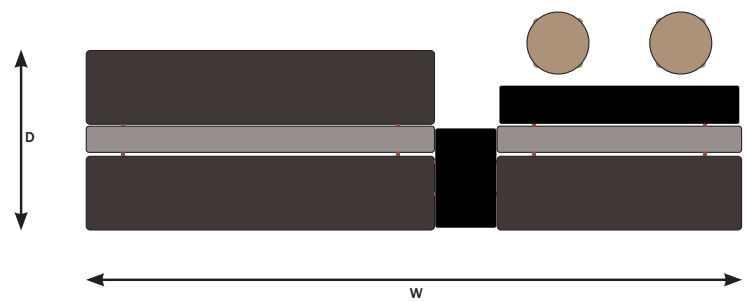

Visit - 05
 Overall Width 89.75"
 Overall Depth 97.50"

VISIT - 05
 68310 - 2

Table Shown Juxta 47573 - 1

VISIT - 06
 68110 - 1
 68312 - 1

Visit - 06
 Overall Width 89.25"
 Overall Depth 89.75"

Table Shown Juxta 47163 - 1

Visit - 07
 Overall Width 89.75"
 Overall Depth 124.00"

VISIT - 07
 68300 - 1
 68320 - 1

Table Shown Juxta 47573 - 1
 Stool Shown Sip 68002 - 2

VISIT - 08
 68120 - 1
 68410 - 1
 68651 - 1

Visit - 08
 Overall Width 169.00"
 Overall Depth 53.25"

Stool Shown Sip 68002 - 2

VISIT CONFIGURATION IDEAS

Contact customer service for more information at 1-877-701-5665 or customer.service@keilhauer.com

Visit - 09	
Overall Width	105.50"
Overall Depth	105.50"