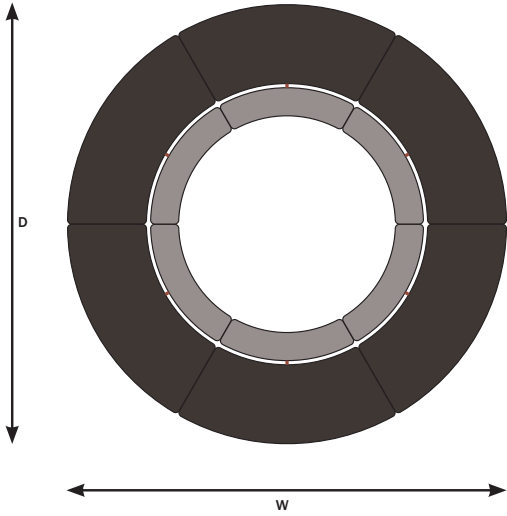

Visit - 05
 Overall Width 89.75"
 Overall Depth 97.50"

VISIT - 05
 68310 - 2

Table Shown Juxta 47573 - 1

VISIT - 06
 68110 - 1
 68312 - 1

Visit - 06
 Overall Width 89.25"
 Overall Depth 89.75"

Table Shown Juxta 47163 - 1

Visit - 07
 Overall Width 89.75"
 Overall Depth 124.00"

VISIT - 07
 68300 - 1
 68320 - 1

Table Shown Juxta 47573 - 1
 Stool Shown Sip 68002 - 2

VISIT - 08
 68120 - 1
 68410 - 1
 68651 - 1

Visit - 08
 Overall Width 169.00"
 Overall Depth 53.25"

Stool Shown Sip 68002 - 2

VISIT CONFIGURATION IDEAS

Contact customer service for more information at 1-877-701-5665 or customer.service@keilhauer.com

Visit - 09	
Overall Width	105.50"
Overall Depth	105.50"

VISIT - 09
68560 - 6

VISIT - 10
68500 - 2
68110 - 2

Visit - 10	
Overall Width	194.25"
Overall Depth	66.25"

Visit - 11	
Overall Width	217.75"
Overall Depth	68.50"

VISIT - 11
68100 - 3
68681 - 2

VISIT - 12
68550 - 3
68110 - 1
68120 - 1
68653 - 1