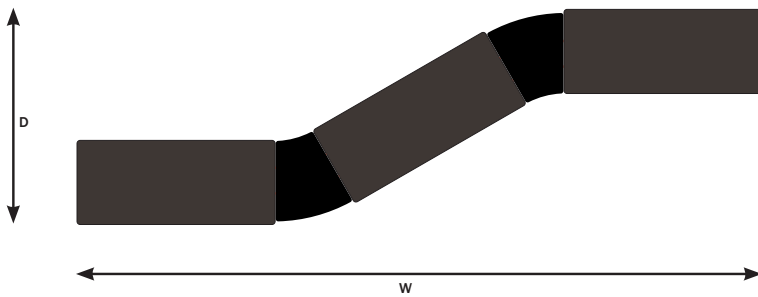

Stool Shown Sip 68002 - 2

VISIT CONFIGURATION IDEAS

Contact customer service for more information at 1-877-701-5665 or customer.service@keilhauer.com

Visit - 09	
Overall Width	105.50"
Overall Depth	105.50"

VISIT - 09
68560 - 6

VISIT - 10
68500 - 2
68110 - 2

Visit - 10	
Overall Width	194.25"
Overall Depth	66.25"

Visit - 11	
Overall Width	217.75"
Overall Depth	68.50"

VISIT - 11
68100 - 3
68681 - 2

VISIT - 12
68550 - 3
68110 - 1
68120 - 1
68653 - 1

Visit - 12	
Overall Width	131.75"
Overall Depth	132.00"

Stool Shown Sip 68002 - 2

VISIT CONFIGURATION IDEAS

Contact customer service for more information at 1-877-701-5665 or customer.service@keilhauer.com