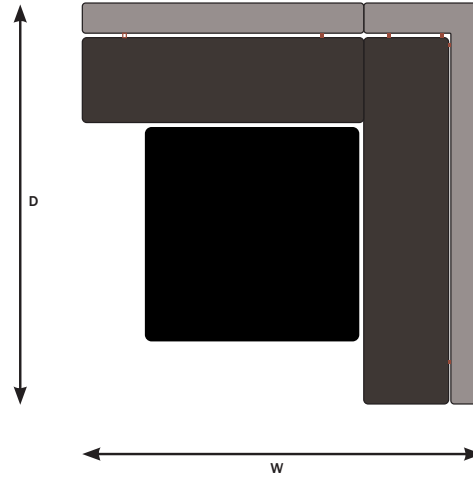

VISIT - 02
68110 - 1
68111 - 1

Table Shown Juxta 47433 - 1

Visit - 02	
Overall Width	89.25"
Overall Depth	63.75"

Visit - 03	
Overall Width	116.00"
Overall Depth	69.75"

VISIT - 03
68112 - 1
68310 - 1

Table Shown Juxta 47573 - 1

VISIT - 04
68312 - 1
68310 - 1

Table Shown Juxta 47573 - 1

Visit - 04	
Overall Width	116.00"
Overall Depth	89.75"

VISIT CONFIGURATION IDEAS

Contact customer service for more information at 1-877-701-5665 or customer.service@keilhauer.com

Visit - 05
 Overall Width 89.75"
 Overall Depth 97.50"

VISIT - 05
 68310 - 2

Table Shown Juxta 47573 - 1

VISIT - 06
 68110 - 1
 68312 - 1

Visit - 06
 Overall Width 89.25"
 Overall Depth 89.75"

Table Shown Juxta 47163 - 1

Visit - 07
 Overall Width 89.75"
 Overall Depth 124.00"

VISIT - 07
 68300 - 1
 68320 - 1

Table Shown Juxta 47573 - 1
 Stool Shown Sip 68002 - 2

VISIT - 08
 68120 - 1
 68410 - 1
 68651 - 1

Visit - 08
 Overall Width 169.00"
 Overall Depth 53.25"