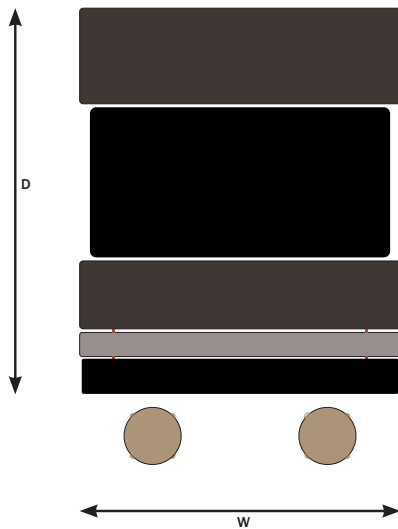

VISIT - 02
68110 - 1
68111 - 1

Table Shown Juxta 47433 - 1

Visit - 02	
Overall Width	89.25"
Overall Depth	63.75"

Visit - 03	
Overall Width	116.00"
Overall Depth	69.75"

VISIT - 03
68112 - 1
68310 - 1

Table Shown Juxta 47573 - 1

VISIT - 04
68312 - 1
68310 - 1

Table Shown Juxta 47573 - 1

Visit - 04	
Overall Width	116.00"
Overall Depth	89.75"

VISIT CONFIGURATION IDEAS

Contact customer service for more information at 1-877-701-5665 or customer.service@keilhauer.com

Visit - 05
 Overall Width 89.75"
 Overall Depth 97.50"

VISIT - 05
 68310 - 2

Table Shown Juxta 47573 - 1

VISIT - 06
 68110 - 1
 68312 - 1

Visit - 06
 Overall Width 89.25"
 Overall Depth 89.75"

Table Shown Juxta 47163 - 1

Visit - 07
 Overall Width 89.75"
 Overall Depth 124.00"

VISIT - 07
 68300 - 1
 68320 - 1

Table Shown Juxta 47573 - 1
 Stool Shown Sip 68002 - 2

VISIT - 08
 68120 - 1
 68410 - 1
 68651 - 1

Visit - 08
 Overall Width 169.00"
 Overall Depth 53.25"