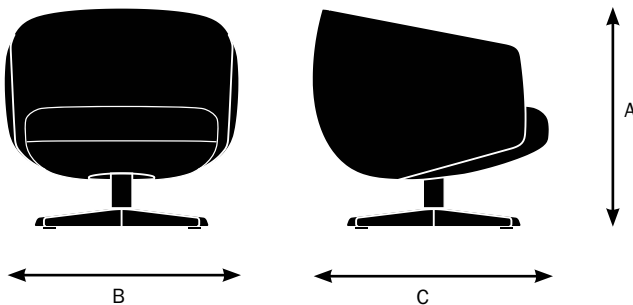

# Verge Lounge Chair Specifications

Designed by E00S  
Made by Keilhauer

	74000/74001 Ash / Walnut Mid back full lounge chair	74003 Metal Mid back full lounge chair
<b>Seat</b>		
Seat Height	15.5"	15.5"
Seat Width	21"	21"
Seat Depth	21.75"	21.75"
Seat Pan Angle	4°	4°
<b>Back</b>		
Backrest Height	14"	14"
Backrest Width	16"	16"
Height of Lumbar Support	N/A	N/A
Backrest Angle	113.5°	113.5°
Backrest to Seat Angle	109.5°	109.5°
<b>Arms</b>		
Arm Height	10"	10"
Armrest Length	15"	15"
Armrest Width	1.5"	1.5"
Armrest Set back	3.5"	3.5"
Width Between Armrests	21"	21"
Arm Height from Floor	24.75"	24.75"

## Model

74000 / 74001  
Ash / Walnut base

- A. Overall Height - 28"
- B. Overall Width - 30"
- C. Overall Depth - 30.50"

## Model

74003  
Metal base

- A. Overall Height - 28"
- B. Overall Width - 30"
- C. Overall Depth - 30.50"