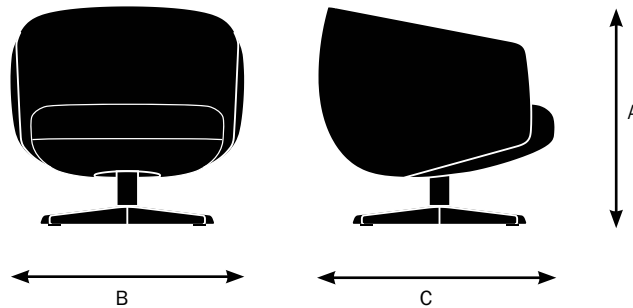

# Verge Lounge Chair Specifications

Designed by E00S  
Made by Keilhauer

	74000/74001 Ash / Walnut Mid back full lounge chair	74003 Metal Mid back full lounge chair
<b>Seat</b>		
Seat Height	15.5"	15.5"
Seat Width	21"	21"
Seat Depth	21.75"	21.75"
Seat Pan Angle	4°	4°
<b>Back</b>		
Backrest Height	14"	14"
Backrest Width	16"	16"
Height of Lumbar Support	N/A	N/A
Backrest Angle	113.5°	113.5°
Backrest to Seat Angle	109.5°	109.5°
<b>Arms</b>		
Arm Height	10"	10"
Armrest Length	15"	15"
Armrest Width	1.5"	1.5"
Armrest Set back	3.5"	3.5"
Width Between Armrests	21"	21"
Arm Height from Floor	24.75"	24.75"

## Model

74000 / 74001  
Ash / Walnut base

- A. Overall Height - 28"
- B. Overall Width - 30"
- C. Overall Depth - 30.50"

## Model

74003  
Metal base

- A. Overall Height - 28"
- B. Overall Width - 30"
- C. Overall Depth - 30.50"